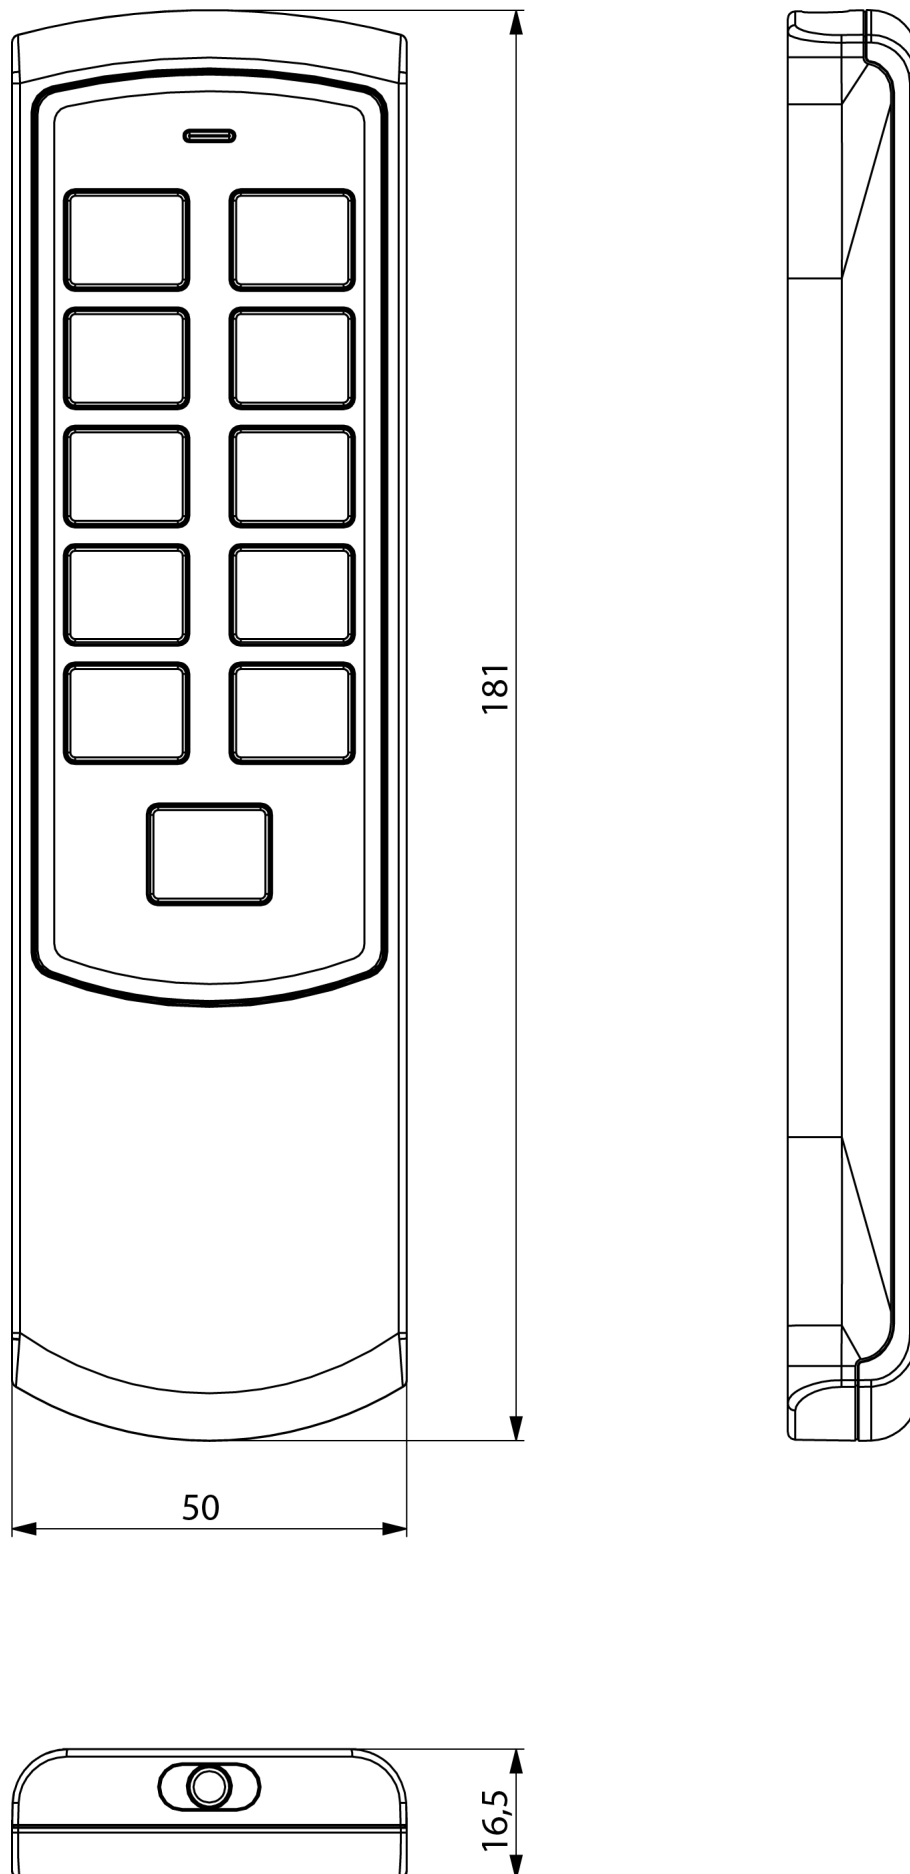

Note: Responsibility for OKIN products when used for specific applications and for adherence to the appropriate guidelines, standards and laws is borne by the manufacturer of the complete system into which OKIN products are fitted. We accept no liability for the correctness.