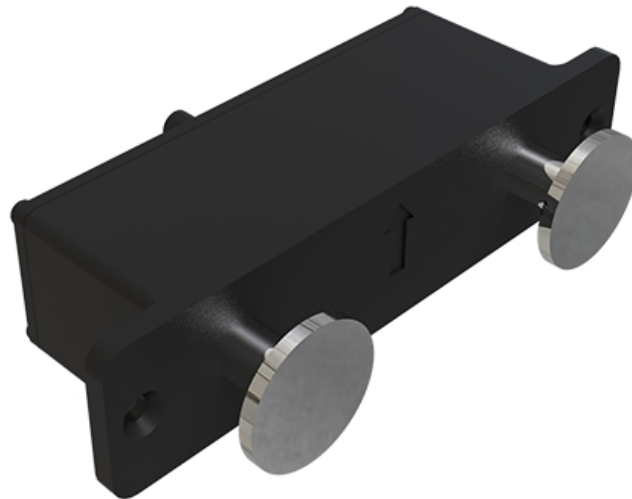

CHAIR CONTROL MB

A Phoenix Mecano Brand

Page 1/3 - stand of 02/2020

Dal design compatto e sottile

Vantaggi per il cliente

- Nessuna custodia visibile
- Tasti in acciaio inox

Note: Responsibility for OKIN products when used for specific applications and for adherence to the appropriate guidelines, standards and laws is borne by the manufacturer of the complete system into which OKIN products are fitted. We accept no liability for the correctness.